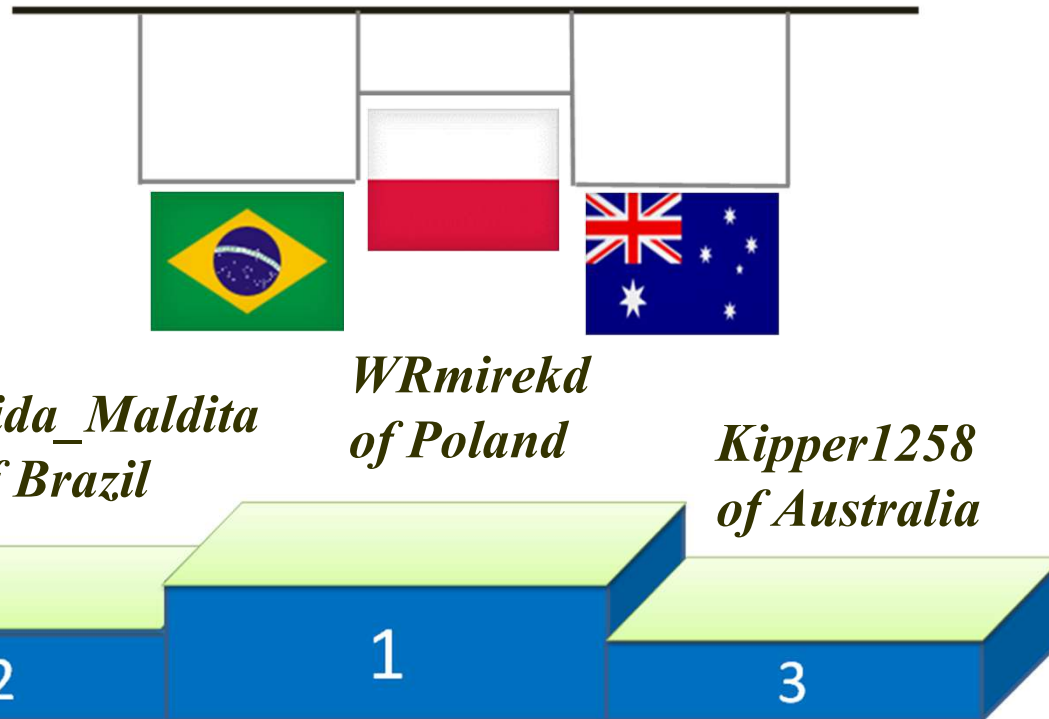

Sailonline Yacht Club 2022

Race Podium

Central Triangle 2022 - Napier to Wellington

Related Rankings

- SYC Ranking

SERIES

- 2022 CTR

Sein