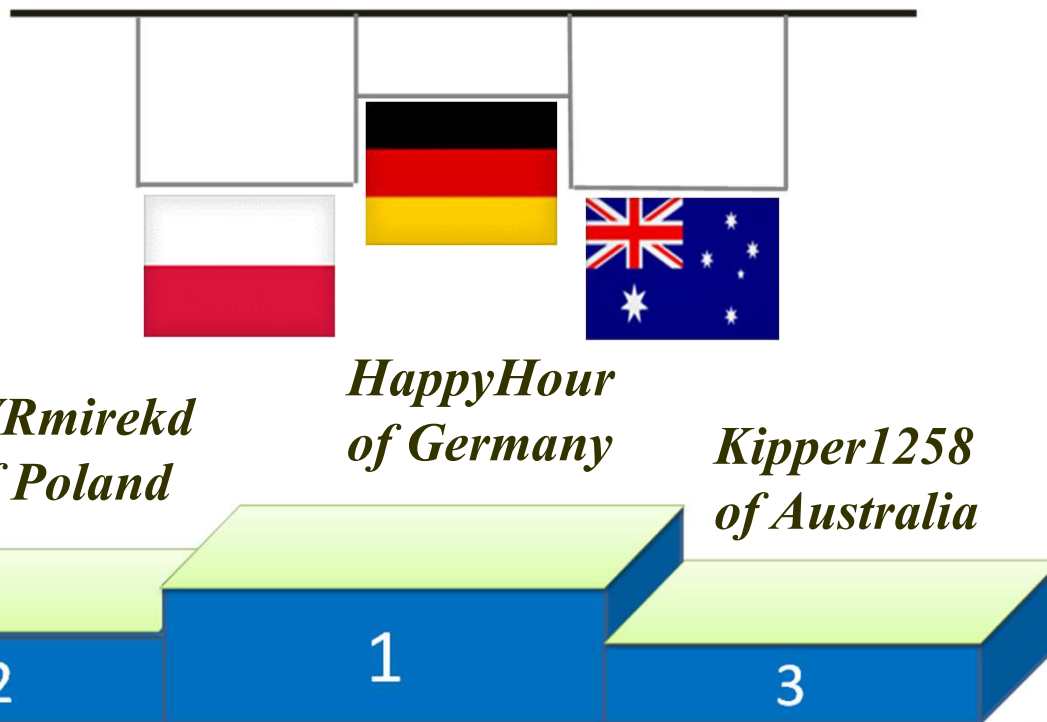

Sailonline Yacht Club 2022

Race Podium

Pantaenius Shetland Race 2022 - Leg 2

Related Rankings

- *SYC Ranking*

SERIES

- *2022 SHE*

Sein