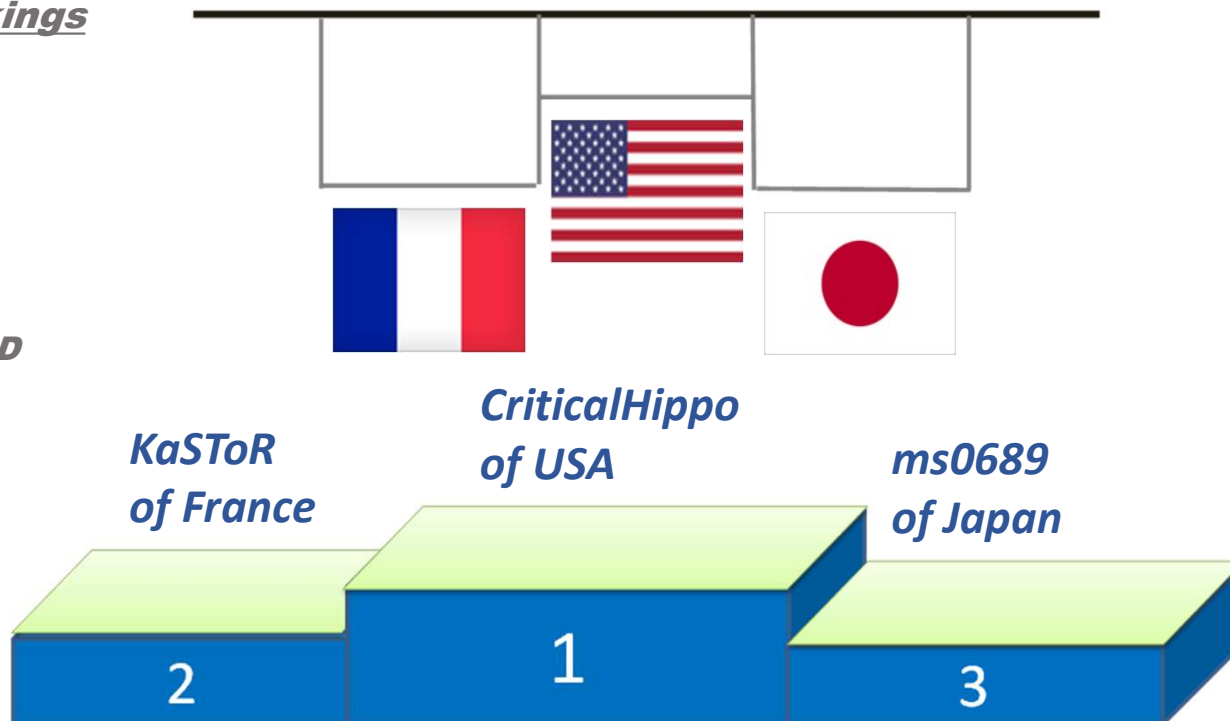

Sailonline Yacht Club 2026

Race Podium

Shetland Race 2026 - Leg 1

Related Rankings

- *SYC Ranking*

SERIES

- *2026 SHE*
- *2026 RED*
- *2026 SUPBUD*

Issued by :
The Secretary of The
Sailonline Yacht Club