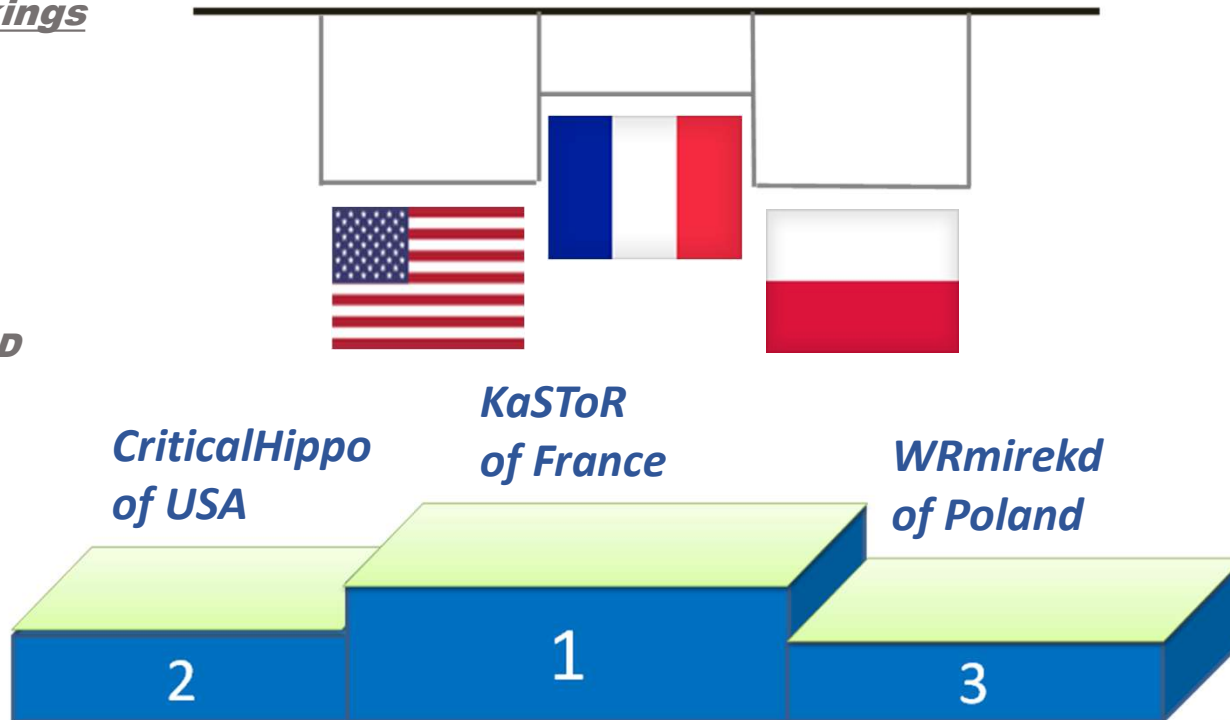

Sailonline Yacht Club 2026

Race Podium

Shetland Race 2026 - Leg 2

Related Rankings

- *SYC Ranking*

SERIES

- *2026 SHE*
- *2026 RED*
- *2026 SUPBUD*

Issued by :
The Secretary of The
Sailonline Yacht Club